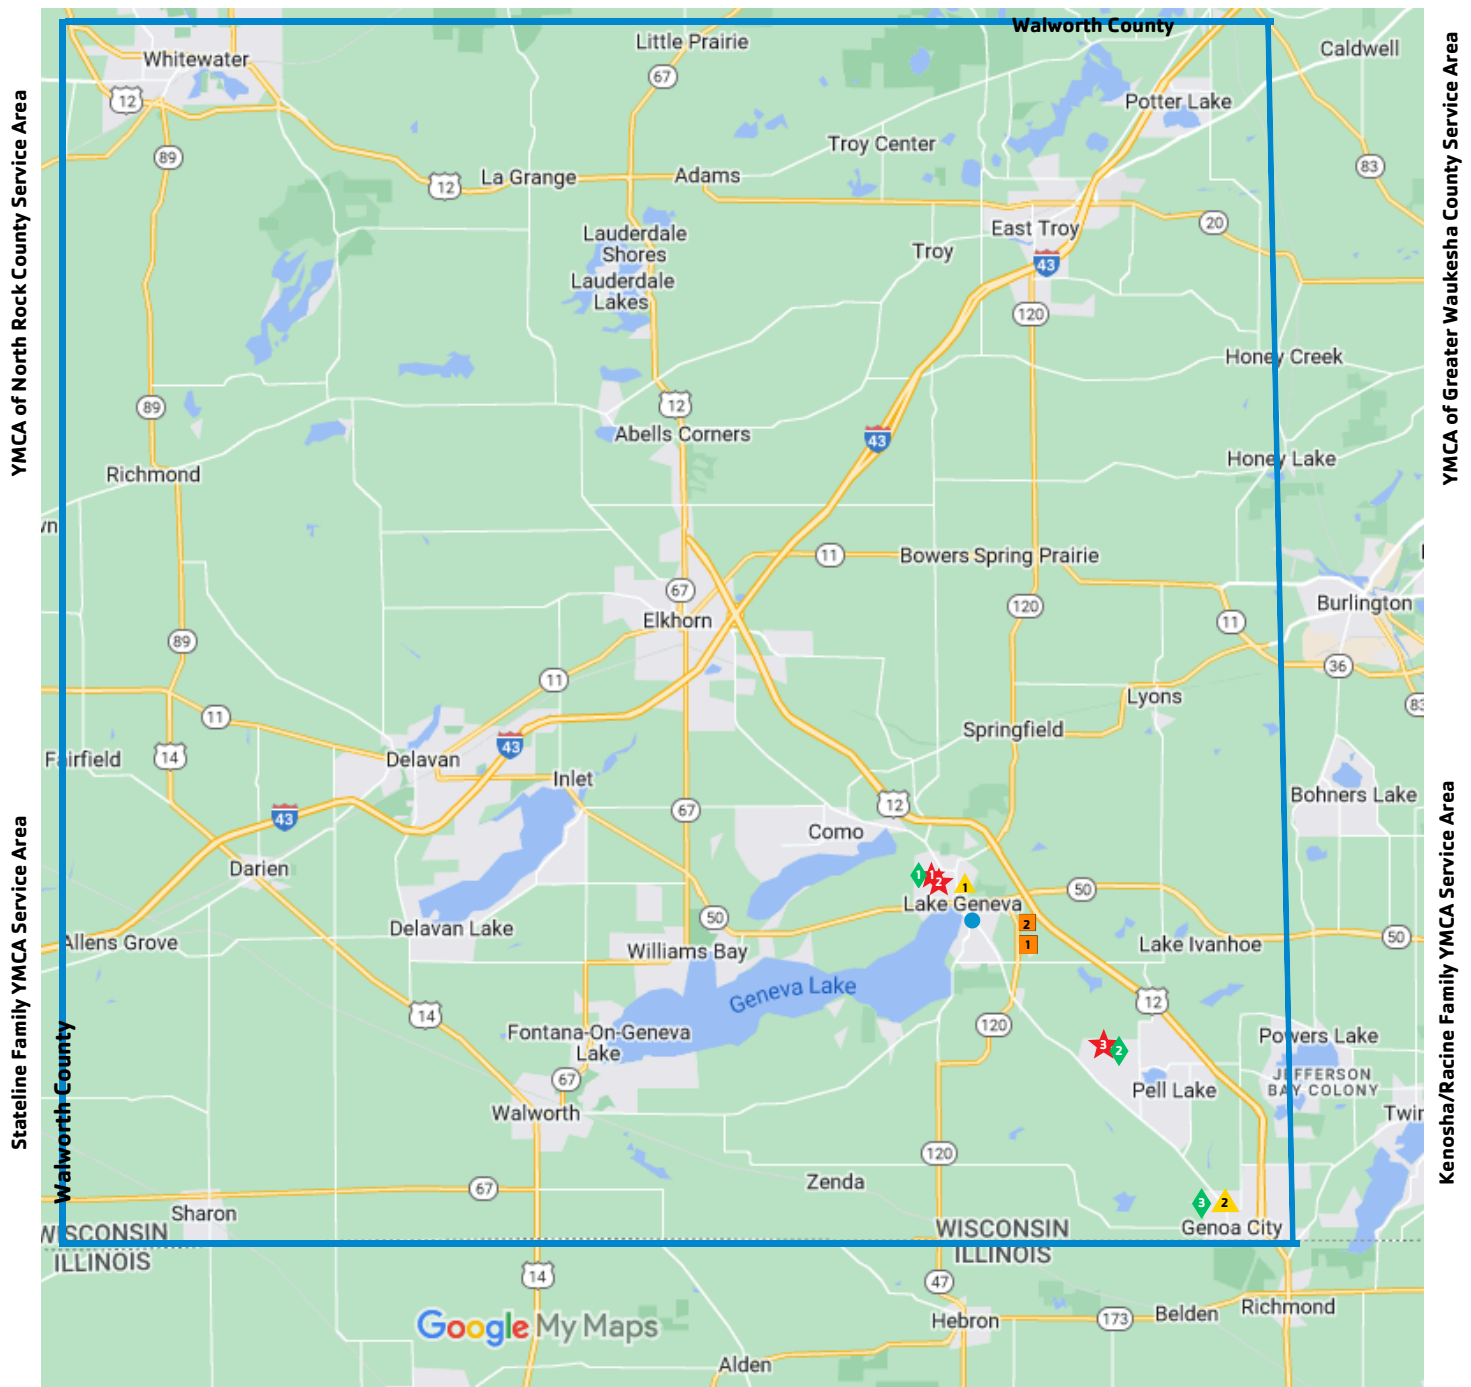

## GENEVA LAKES FAMILY YMCA ASSOCIATION SERVICE AREA

**Branches**  
● Geneva Lakes Family YMCA

**Off-Site Locations**  
1 Symphony Bay - GrpEx/PT  
2 Veterans Park - City Rec

**Early Childhood Education**  
★ Central Denison Elementary School - Preschool  
★ Lake Geneva Montessori School - 2-5 Years  
★ Star Center Elementary School - Preschool

**School Age Child Care Sites**  
1 Central Denison Elementary School  
2 Star Center Elementary School  
3 Brookwood Elementary School

**Summer Day Camp Sites**  
1 Eastview Elementary School  
2 Brookwood Elementary School